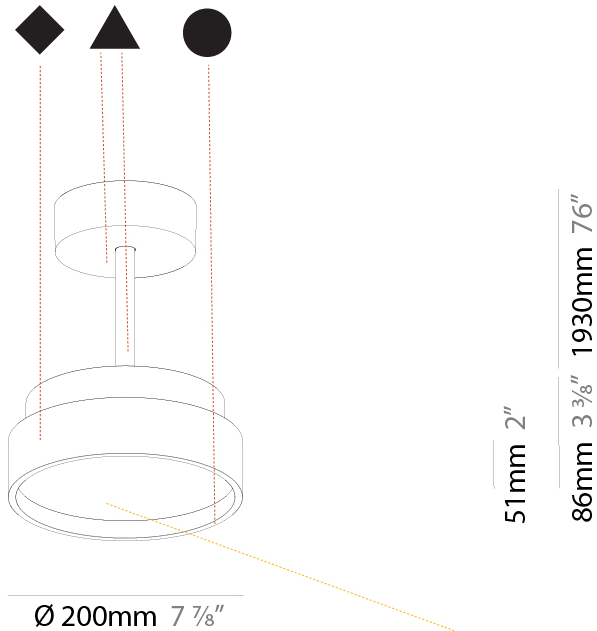

GENERAL

Series: Sign Diva Tube
Subseries: Sign Diva Tube Korona
Partner: Prolicht
Division: Architectural
Installation: Suspension
Product Type: Pendant
Mounting Location: Ceiling
Light Distribution: Direct

PHYSICAL

Shape: Round
Diameter (mm): 200
Diameter (in): 7 7/8
Height (mm): 86
Height (in): 3 3/8
Max. Overall Height (mm): 2016
Max. Overall Height (in): 79 3/8
Weight (kg): 1.789
Weight (lbs): 3.944
Diffuser: PMMA - Opal / Micro-Prism / Sparkling Secret / Vintage Industrial
Fixture Finish: SSR / BKV / CWI / CRY / HAB / UFT / ITA / RUA / FTG / MYG / LOD / PUS / FRO / FUP / KIA / POP / BLS / SPG / MEY / GOH / CHC / COM / ABZ / JAG / OBR / MOS / ROR
Fixture Material: PMMA / Extruded Aluminum / Steel

ELECTRICAL

Lamp Type: LED (Zhaga Standard)
Input Wattage (W): 10
Dimming: Tri-Mode (Non-Dimming and Phase Dimming (120Vac only) and 0-10V Dimming)
Driver Included: Yes
Driver Location: Integrated
Driver Type: Constant Current - Universal
Driver Class: Class 2
Input Voltage (V): 120 - 277
Constant Current (MA): 350

LED

Color Temperature (°K): 2700 / 3000 / 3500 / 4000
Max. Delivered Lumen (lm): 836 / 895 / 903 / 921
Nominal Lumen (lm): 1280 / 1370 / 1382 / 1410
CRI: >90 CRI
Lamp Life (hrs): 50000

OPTICAL

RATINGS AND CERTIFICATIONS

Certified By: Certified for North American Standards
IP rating: IP20